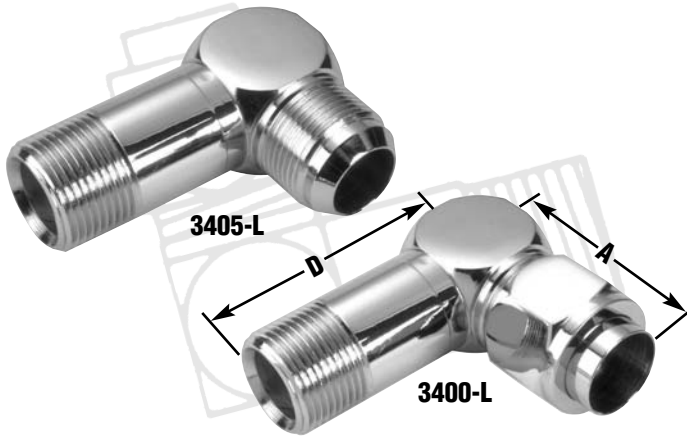

37° FLARE TUBE FITTINGS

T A P E R E D P I P E T H R E A D

3405-L / 3400-L LONG MALE ELBOW FLARE TUBE END-MALE PIPE END

3405-L / 3400-L • Long Male Elbow

Body Only Part No.	Complete Assem. Part No.	Tube O.D.	Male Pipe Thread	"A" (Tube Leg)	"D" (Male Pipe Leg)
3405L-4-2	3400L-4-2	1/4"	1/8"	19/32"	13/16"
3405L-4-4	3400L-4-4	1/4"	1/4"	1 ¹³ /32"	1 ²¹ /32"
3405L-5-2	3400L-5-2	5/16"	1/8"	13/8"	17/32"
3405L-5-4	3400L-5-4	5/16"	1/4"	17/16"	1 ²¹ /32"
3405L-6-4	3400L-6-4	3/8"	1/4"	1 ¹⁷ /32"	1 ²¹ /32"
3405L-6-6	3400L-6-6	3/8"	3/8"	1 ²¹ /32"	1 ¹³ /16"
3405L-8-6	3400L-8-6	1/2"	3/8"	1 ²⁵ /32"	1 ¹³ /16"
3405L-8-8	3400L-8-8	1/2"	1/2"	1 ¹⁵ /16"	2 ⁷ /32"
3405L-8-12	3400L-8-12	1/2"	3/4"	2 ¹ /32"	2 ¹⁵ /32"
3405L-10-8	3400L-10-8	5/8"	1/2"	2 ³ /32"	2 ⁷ /32"
3405L-12-12	3400L-12-12	3/4"	3/4"	2 ¹ /4"	2 ¹⁵ /32"
3405L-14-12	3400L-14-12	7/8"	3/4"	2 ⁷ /16"	2 ³ /4"
3405L-16-16	3400L-16-16	1"	1"	2 ¹⁹ /32"	3 ¹ /16"
3405L-20-20	3400L-20-20	1 1/4"	1 1/4"	2 ²⁹ /32"	3 ¹⁹ /32"

3405-LL / 3400-LL EXTRA LONG MALE ELBOW FLARE TUBE END-MALE PIPE END

3405-LL / 3400-LL • Long Male Elbow

Body Only Part No.	Complete Assem. Part No.	Tube O.D.	Male Pipe Thread	"A" (Tube Leg)	"D" (Male Pipe Leg)
3405LL-4-2	3400LL-4-2	1/4"	1/8"	19/32"	1 ⁹ /32"
3405LL-4-4	3400LL-4-4	1/4"	1/4"	1 ¹³ /32"	2 ¹ /8"
3405LL-5-2	3400LL-5-2	5/16"	1/8"	13/8"	1 ²¹ /32"
3405LL-5-4	3400LL-5-4	5/16"	1/4"	17/16"	2 ¹ /8"
3405LL-6-4	3400LL-6-4	3/8"	1/4"	1 ¹⁷ /32"	2 ¹ /8"
3405LL-6-6	3400LL-6-6	3/8"	3/8"	1 ²¹ /32"	2 ¹³ /32"
3405LL-8-6	3400LL-8-6	1/2"	3/8"	1 ²⁵ /32"	2 ¹³ /32"
3405LL-8-8	3400LL-8-8	1/2"	1/2"	1 ¹⁵ /16"	2 ⁷ /8"
3405LL-10-8	3400LL-10-8	5/8"	1/2"	2 ³ /32"	2 ⁷ /8"
3405LL-12-12	3400LL-12-12	3/4"	3/4"	2 ¹ /4"	3 ⁵ /32"
3405LL-14-12	3400LL-14-12	7/8"	3/4"	2 ⁷ /16"	3 ³ /8"
3405LL-16-16	3400LL-16-16	1"	1"	2 ¹⁹ /32"	4 ¹ /8"
3405LL-20-20	3400LL-20-20	1 1/4"	1 1/4"	2 ²⁹ /32"	4 ¹³ /16"