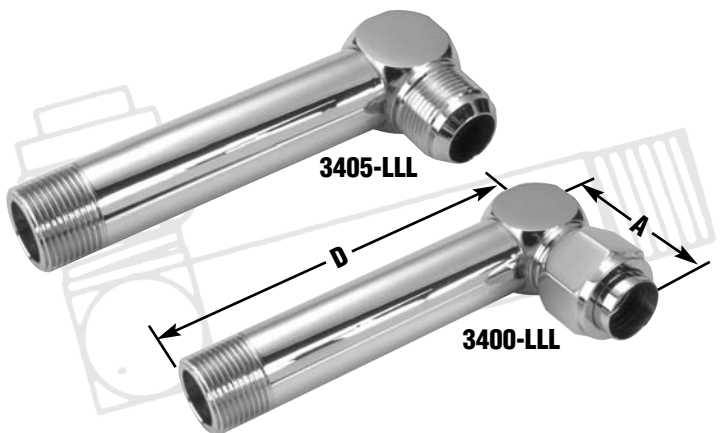

3405-LLL / 3400-LLL EXTRA LONG-LONG MALE ELBOW FLARE TUBE END-MALE PIPE END

3405-LLL / 3400-LLL • Long Male Elbow

Body Only Part No.	Complete Assem. Part No.	Tube O.D.	Male Pipe Thread	"A" (Tube Leg)	"D" (Male Pipe Leg)
3405LLL-4-2	3400LLL-4-2	1/4"	1/8"	1⁹/32"	2⁷/16"
3405LLL-5-2	3400LLL-5-2	5/16"	1/8"	13/8"	2¹⁵/32"
3405LLL-6-4	3400LLL-6-4	3/8"	1/4"	1¹⁷/32"	3⁵/32"
3405LLL-8-6	3400LLL-8-6	1/2"	3/8"	1²⁵/32"	3¹⁹/32"
3405LLL-10-8	3400LLL-10-8	5/8"	1/2"	2³/32"	4⁵/16"
3405LLL-12-12	3400LLL-12-12	3/4"	3/4"	2¹/4"	4²³/32"
3405LLL-14-12	3400LLL-14-12	7/8"	3/4"	2⁷/16"	5¹/16"
3405LLL-16-16	3400LLL-16-16	1"	1"	2¹⁹/32"	6⁵/16"
3405LLL-20-20	3400LLL-20-20	1 1/4"	1 1/4"	2²⁹/32"	7¹/4"

Note: 3400LL Elbows Will Turn Above 3400 Elbows and 3400-LLL Elbows Will Turn Above 3400-LL Elbows.

For body only, change the last number preceding the dash of part number from 0 to 5. Example: 3100-12-12 becomes 3105-12-12.