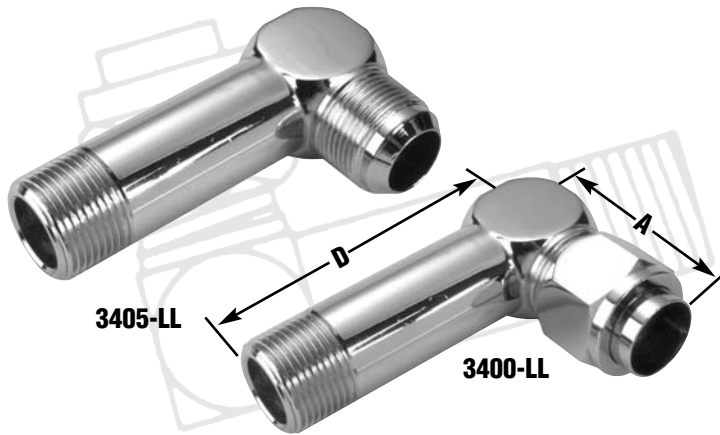

37° FLARE TUBE FITTINGS

T A P E R E D P I P E T H R E A D

3405-L / 3400-L LONG MALE ELBOW FLARE TUBE END-MALE PIPE END

3405-L / 3400-L • Long Male Elbow

Body Only Part No.	Complete Assem. Part No.	Tube O.D.	Male Pipe Thread	"A" (Tube Leg)	"D" (Male Pipe Leg)
3405L-4-2	3400L-4-2	1/4"	1/8"	19/32"	13/16"
3405L-4-4	3400L-4-4	1/4"	1/4"	1 ¹³ /32"	1 ²¹ /32"
3405L-5-2	3400L-5-2	5/16"	1/8"	13/8"	17/32"
3405L-5-4	3400L-5-4	5/16"	1/4"	17/16"	1 ²¹ /32"
3405L-6-4	3400L-6-4	3/8"	1/4"	1 ¹⁷ /32"	1 ²¹ /32"
3405L-6-6	3400L-6-6	3/8"	3/8"	1 ²¹ /32"	1 ¹³ /16"
3405L-8-6	3400L-8-6	1/2"	3/8"	1 ²⁵ /32"	1 ¹³ /16"
3405L-8-8	3400L-8-8	1/2"	1/2"	1 ¹⁵ /16"	2 ⁷ /32"
3405L-8-12	3400L-8-12	1/2"	3/4"	2 ¹ /32"	2 ¹⁵ /32"
3405L-10-8	3400L-10-8	5/8"	1/2"	2 ³ /32"	2 ⁷ /32"
3405L-12-12	3400L-12-12	3/4"	3/4"	2 ¹ /4"	2 ¹⁵ /32"
3405L-14-12	3400L-14-12	7/8"	3/4"	2 ⁷ /16"	2 ³ /4"
3405L-16-16	3400L-16-16	1"	1"	2 ¹⁹ /32"	3 ¹ /16"
3405L-20-20	3400L-20-20	1 1/4"	1 1/4"	2 ²⁹ /32"	3 ¹⁹ /32"

3405-LL / 3400-LL EXTRA LONG MALE ELBOW FLARE TUBE END-MALE PIPE END

3405-LL / 3400-LL • Long Male Elbow

Body Only Part No.	Complete Assem. Part No.	Tube O.D.	Male Pipe Thread	"A" (Tube Leg)	"D" (Male Pipe Leg)
3405LL-4-2	3400LL-4-2	1/4"	1/8"	19/32"	1 ⁹ /32"
3405LL-4-4	3400LL-4-4	1/4"	1/4"	1 ¹³ /32"	2 ¹ /8"
3405LL-5-2	3400LL-5-2	5/16"	1/8"	13/8"	1 ²¹ /32"
3405LL-5-4	3400LL-5-4	5/16"	1/4"	17/16"	2 ¹ /8"
3405LL-6-4	3400LL-6-4	3/8"	1/4"	1 ¹⁷ /32"	2 ¹ /8"
3405LL-6-6	3400LL-6-6	3/8"	3/8"	1 ²¹ /32"	2 ¹³ /32"
3405LL-8-6	3400LL-8-6	1/2"	3/8"	1 ²⁵ /32"	2 ¹³ /32"
3405LL-8-8	3400LL-8-8	1/2"	1/2"	1 ¹⁵ /16"	2 ⁷ /8"
3405LL-10-8	3400LL-10-8	5/8"	1/2"	2 ³ /32"	2 ⁷ /8"
3405LL-12-12	3400LL-12-12	3/4"	3/4"	2 ¹ /4"	3 ⁵ /32"
3405LL-14-12	3400LL-14-12	7/8"	3/4"	2 ⁷ /16"	3 ³ /8"
3405LL-16-16	3400LL-16-16	1"	1"	2 ¹⁹ /32"	4 ¹ /8"
3405LL-20-20	3400LL-20-20	1 1/4"	1 1/4"	2 ²⁹ /32"	4 ¹³ /16"